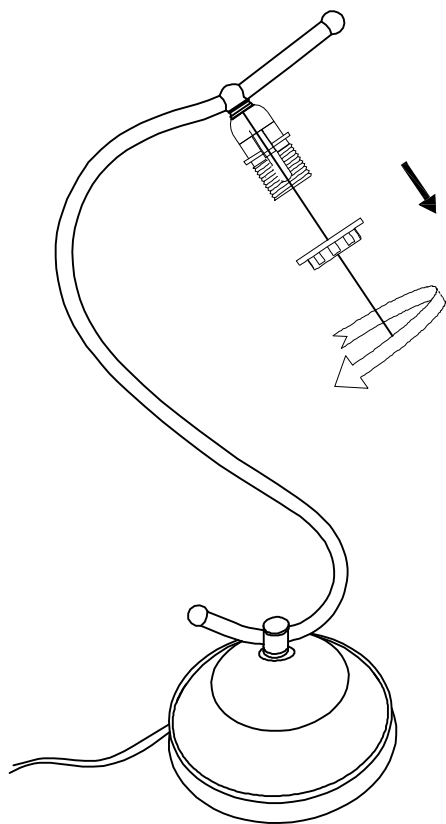

# MARKET B

Article No:KS2510T

100-240V~ 50-60Hz

E14 MAX 40W

1

2

3

# 2X12 PLEATS

①

②

③

④