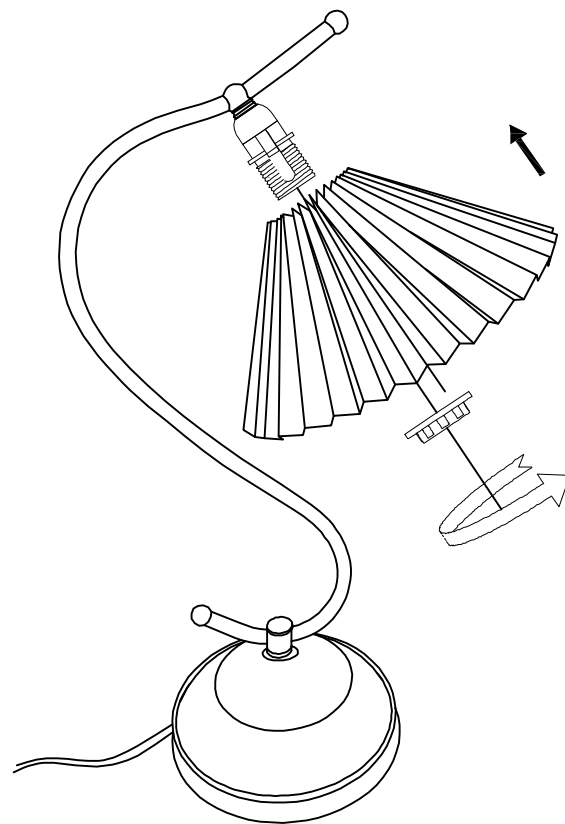

# MARKET B

Article No:KS2510T

100-240V~ 50-60Hz

E14 MAX 40W

1

2

3

# 2X12 PLEATS

①

②

③

④