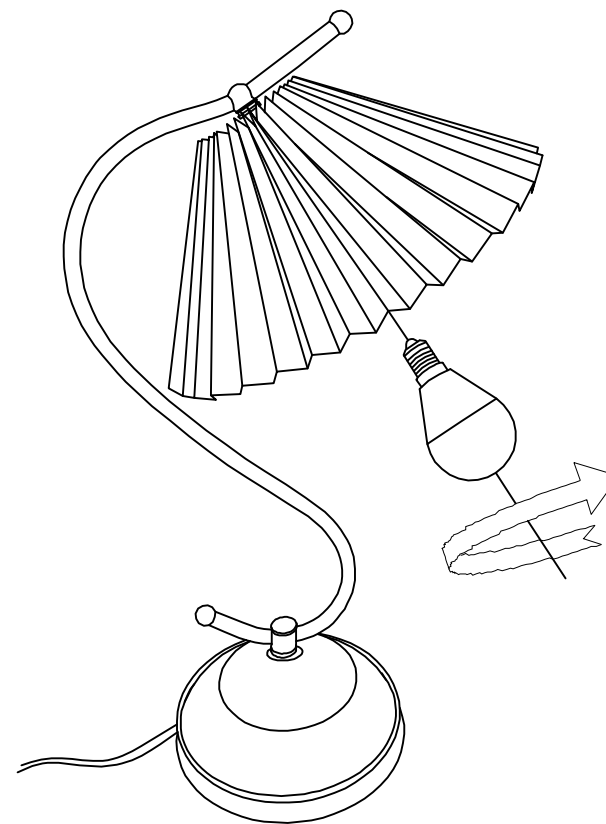

# MARKET B

Article No:KS2510T

100-240V~ 50-60Hz

E14 MAX 40W

1

2

3

# 2X12 PLEATS

①

②

③

④