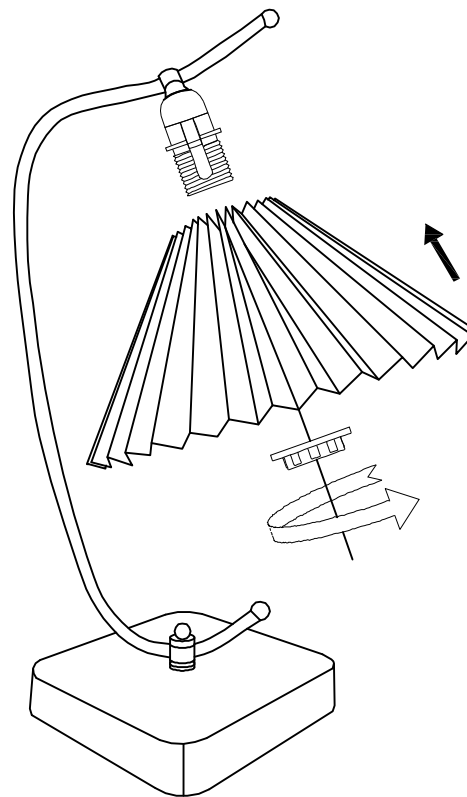

# MARKET B

Article No:KS2404T

100-240V~ 50-60Hz

E14 MAX 40W

1

2

3

# 2X12 PLEATS

①

②

③

④