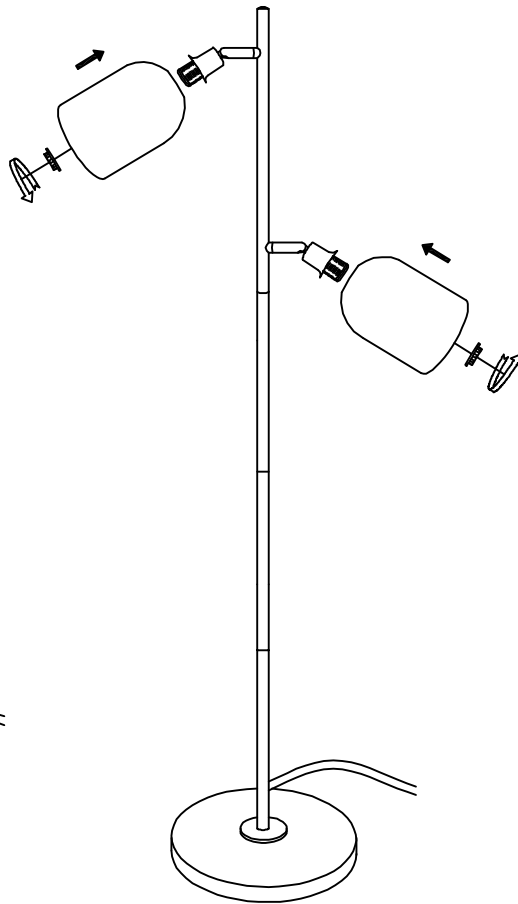

MARKET B

Article No:KS2449F

100-240V~ 50-60Hz

2XE14 MAX 80W

①

②

③

④