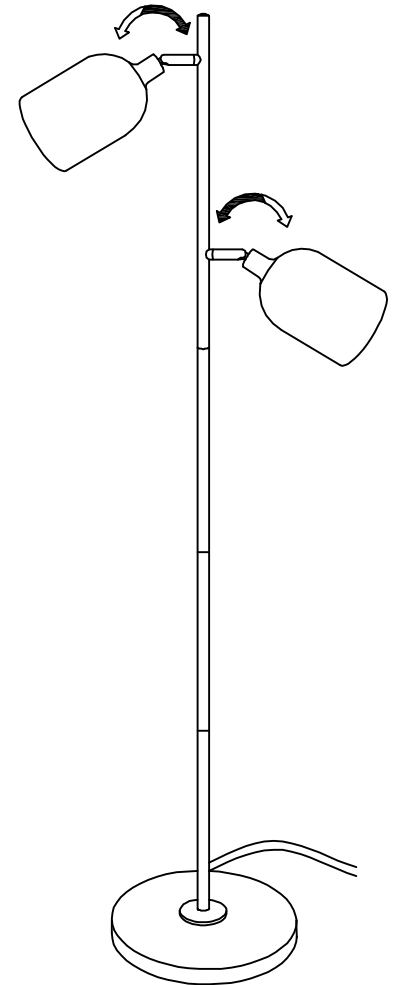

MARKET B

Article No:KS2449F

100-240V~ 50-60Hz

2XE14 MAX 80W

①

②

③

④