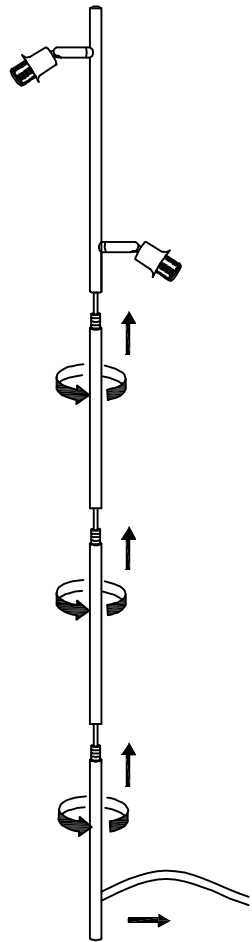

MARKET B

Article No:KS2449F

100-240V~ 50-60Hz

2XE14 MAX 80W

①

②

③

④