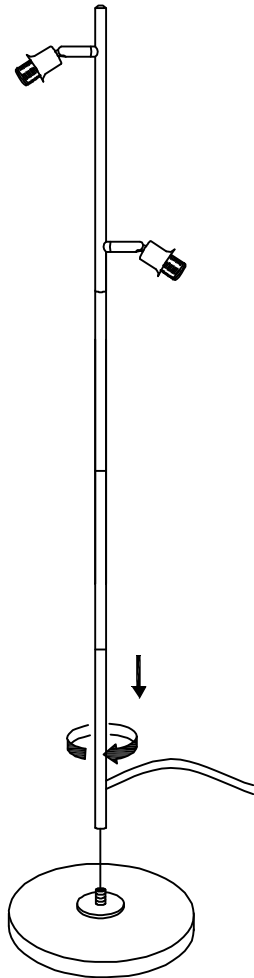

MARKET B

Article No:KS2449F

100-240V~ 50-60Hz

2XE14 MAX 80W

①

②

③

④