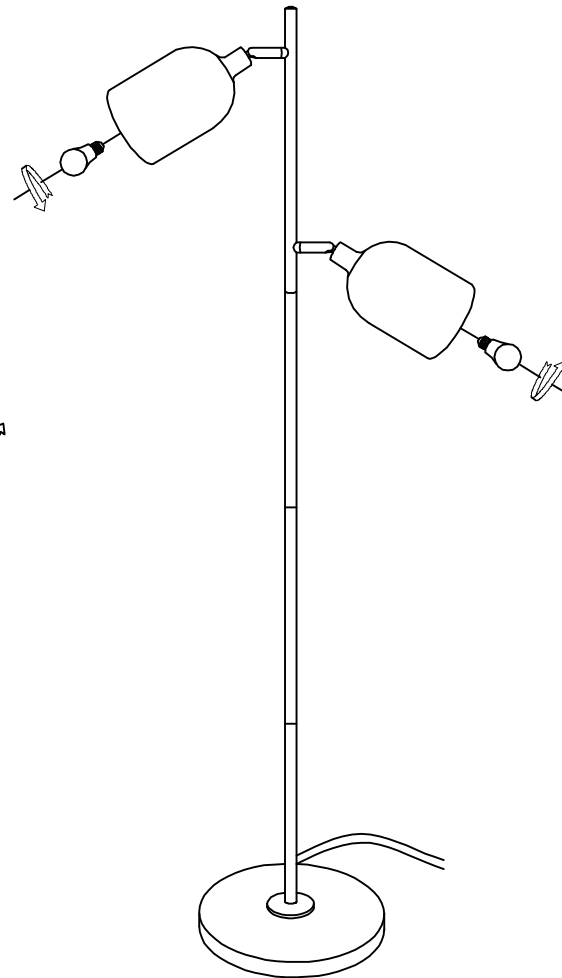

MARKET B

Article No:KS2449F

100-240V~ 50-60Hz

2XE14 MAX 80W

①

②

③

④