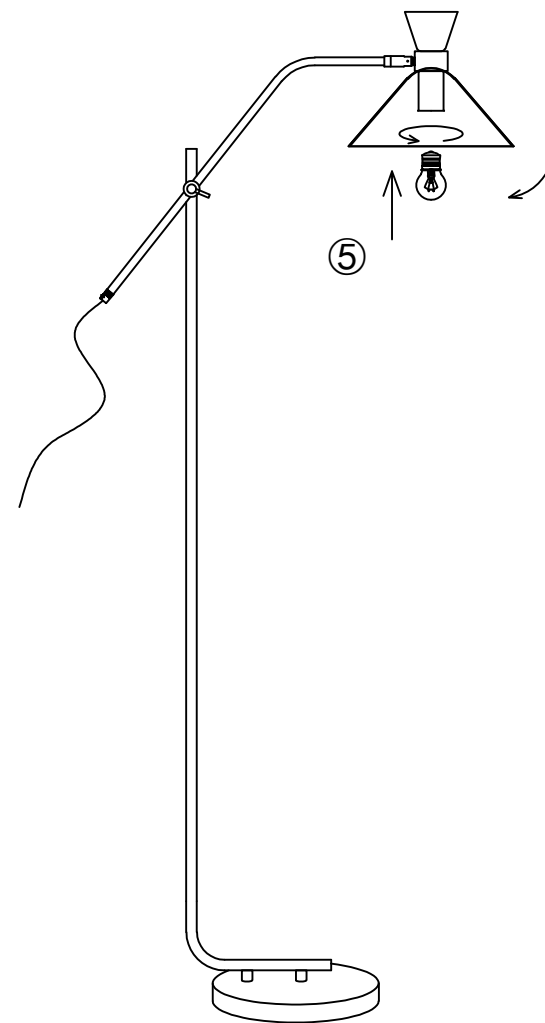

# MARKET B

Article No:KS2490F

100-240V~ 50-60Hz

1XE26 MAX 20W

1

2

3

4