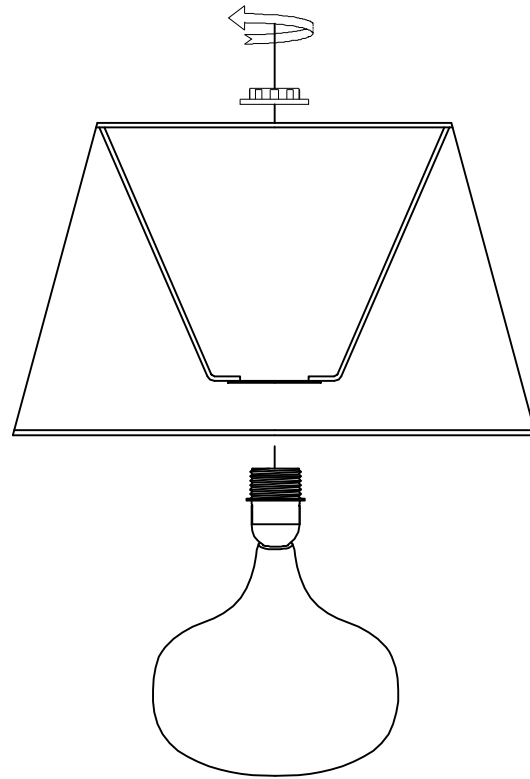

# MARKET B

Article No: KS2402T/4

100-240V~ 50-60Hz

E26 MAX 20W

①

②

③