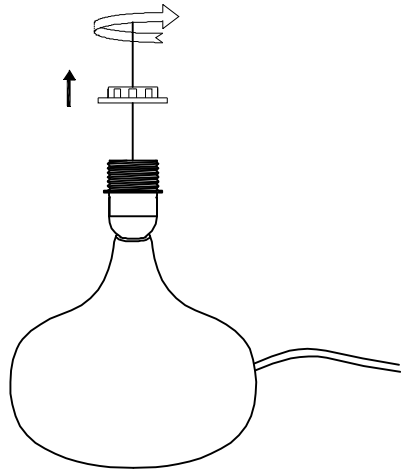

# MARKET B

Article No: KS2402T/4

100-240V~ 50-60Hz

E26 MAX 20W

①

②

③