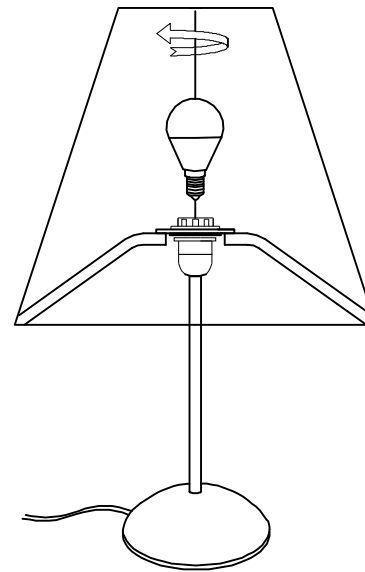

# MARKET B

Article No:KS2437T/M

100-240V~ 50-60Hz

E14 MAX 40W

①

②

③

④