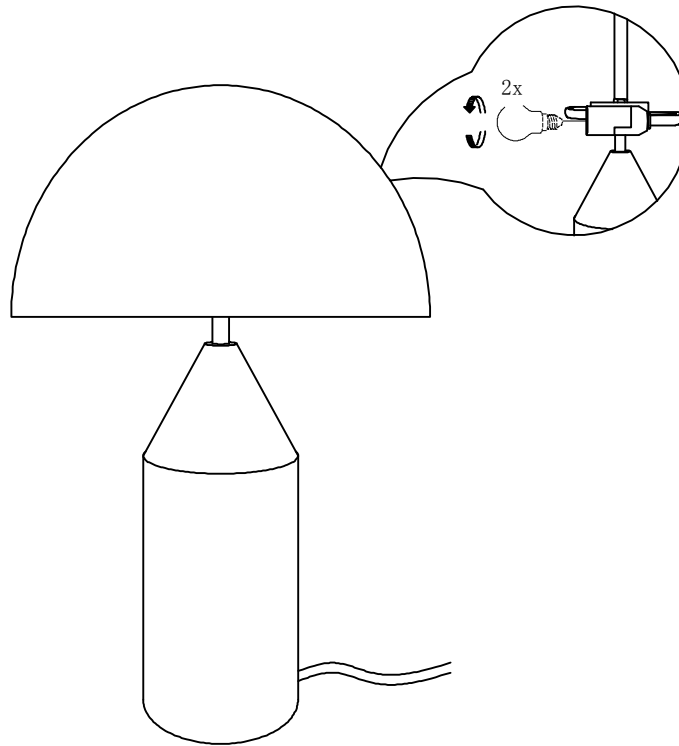

MARKET B

Article No:KS2230T/1 KS2230T/2

100-240V~ 50-60Hz

2XE14 MAX 80W

①

②